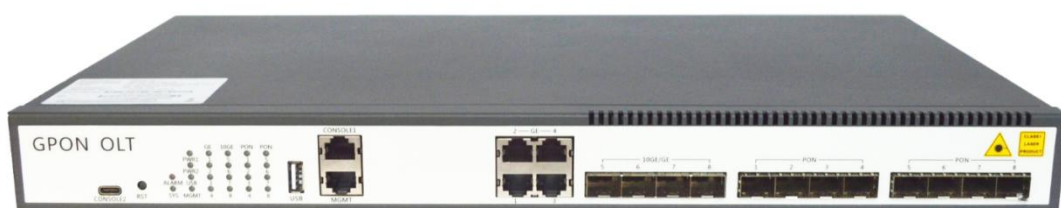

GT0816-XACJ